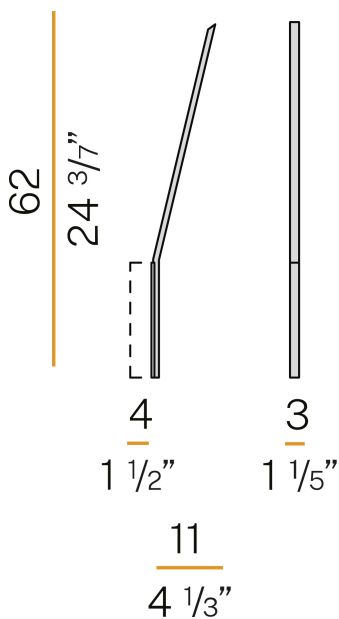

PANZERI

Ypsilon

220-240V AC ON-OFF

X07201.000.0401

● white

Data sheet

CODE	X07201.000.0401
SYSTEM POWER CONSUMPTION	13W
EFFICACY	80.46lm/W
LIGHT SOURCE	LED
COLOUR TEMPERATURE	3000K Ra>90
LIGHT DISTRIBUTION	diffused
POWER SUPPLY	220-240V AC
FREQUENCY	50/60Hz
ELECTRICAL CONFIGURATION	ON-OFF
DRIVER	integrated included
NOMINAL LUMINOUS FLUX	1366lm
LUMEN OUTPUT	1046lm
EFFICIENCY	76.6%
WEIGHT	0,98 Kg
PROTECTION DEGREE	IP20
COLOUR TOLLERANCES	SDCM 3
PACKING DIMENSIONS (CM)	10,0 x 84,5 x 7,0

Technical drawing